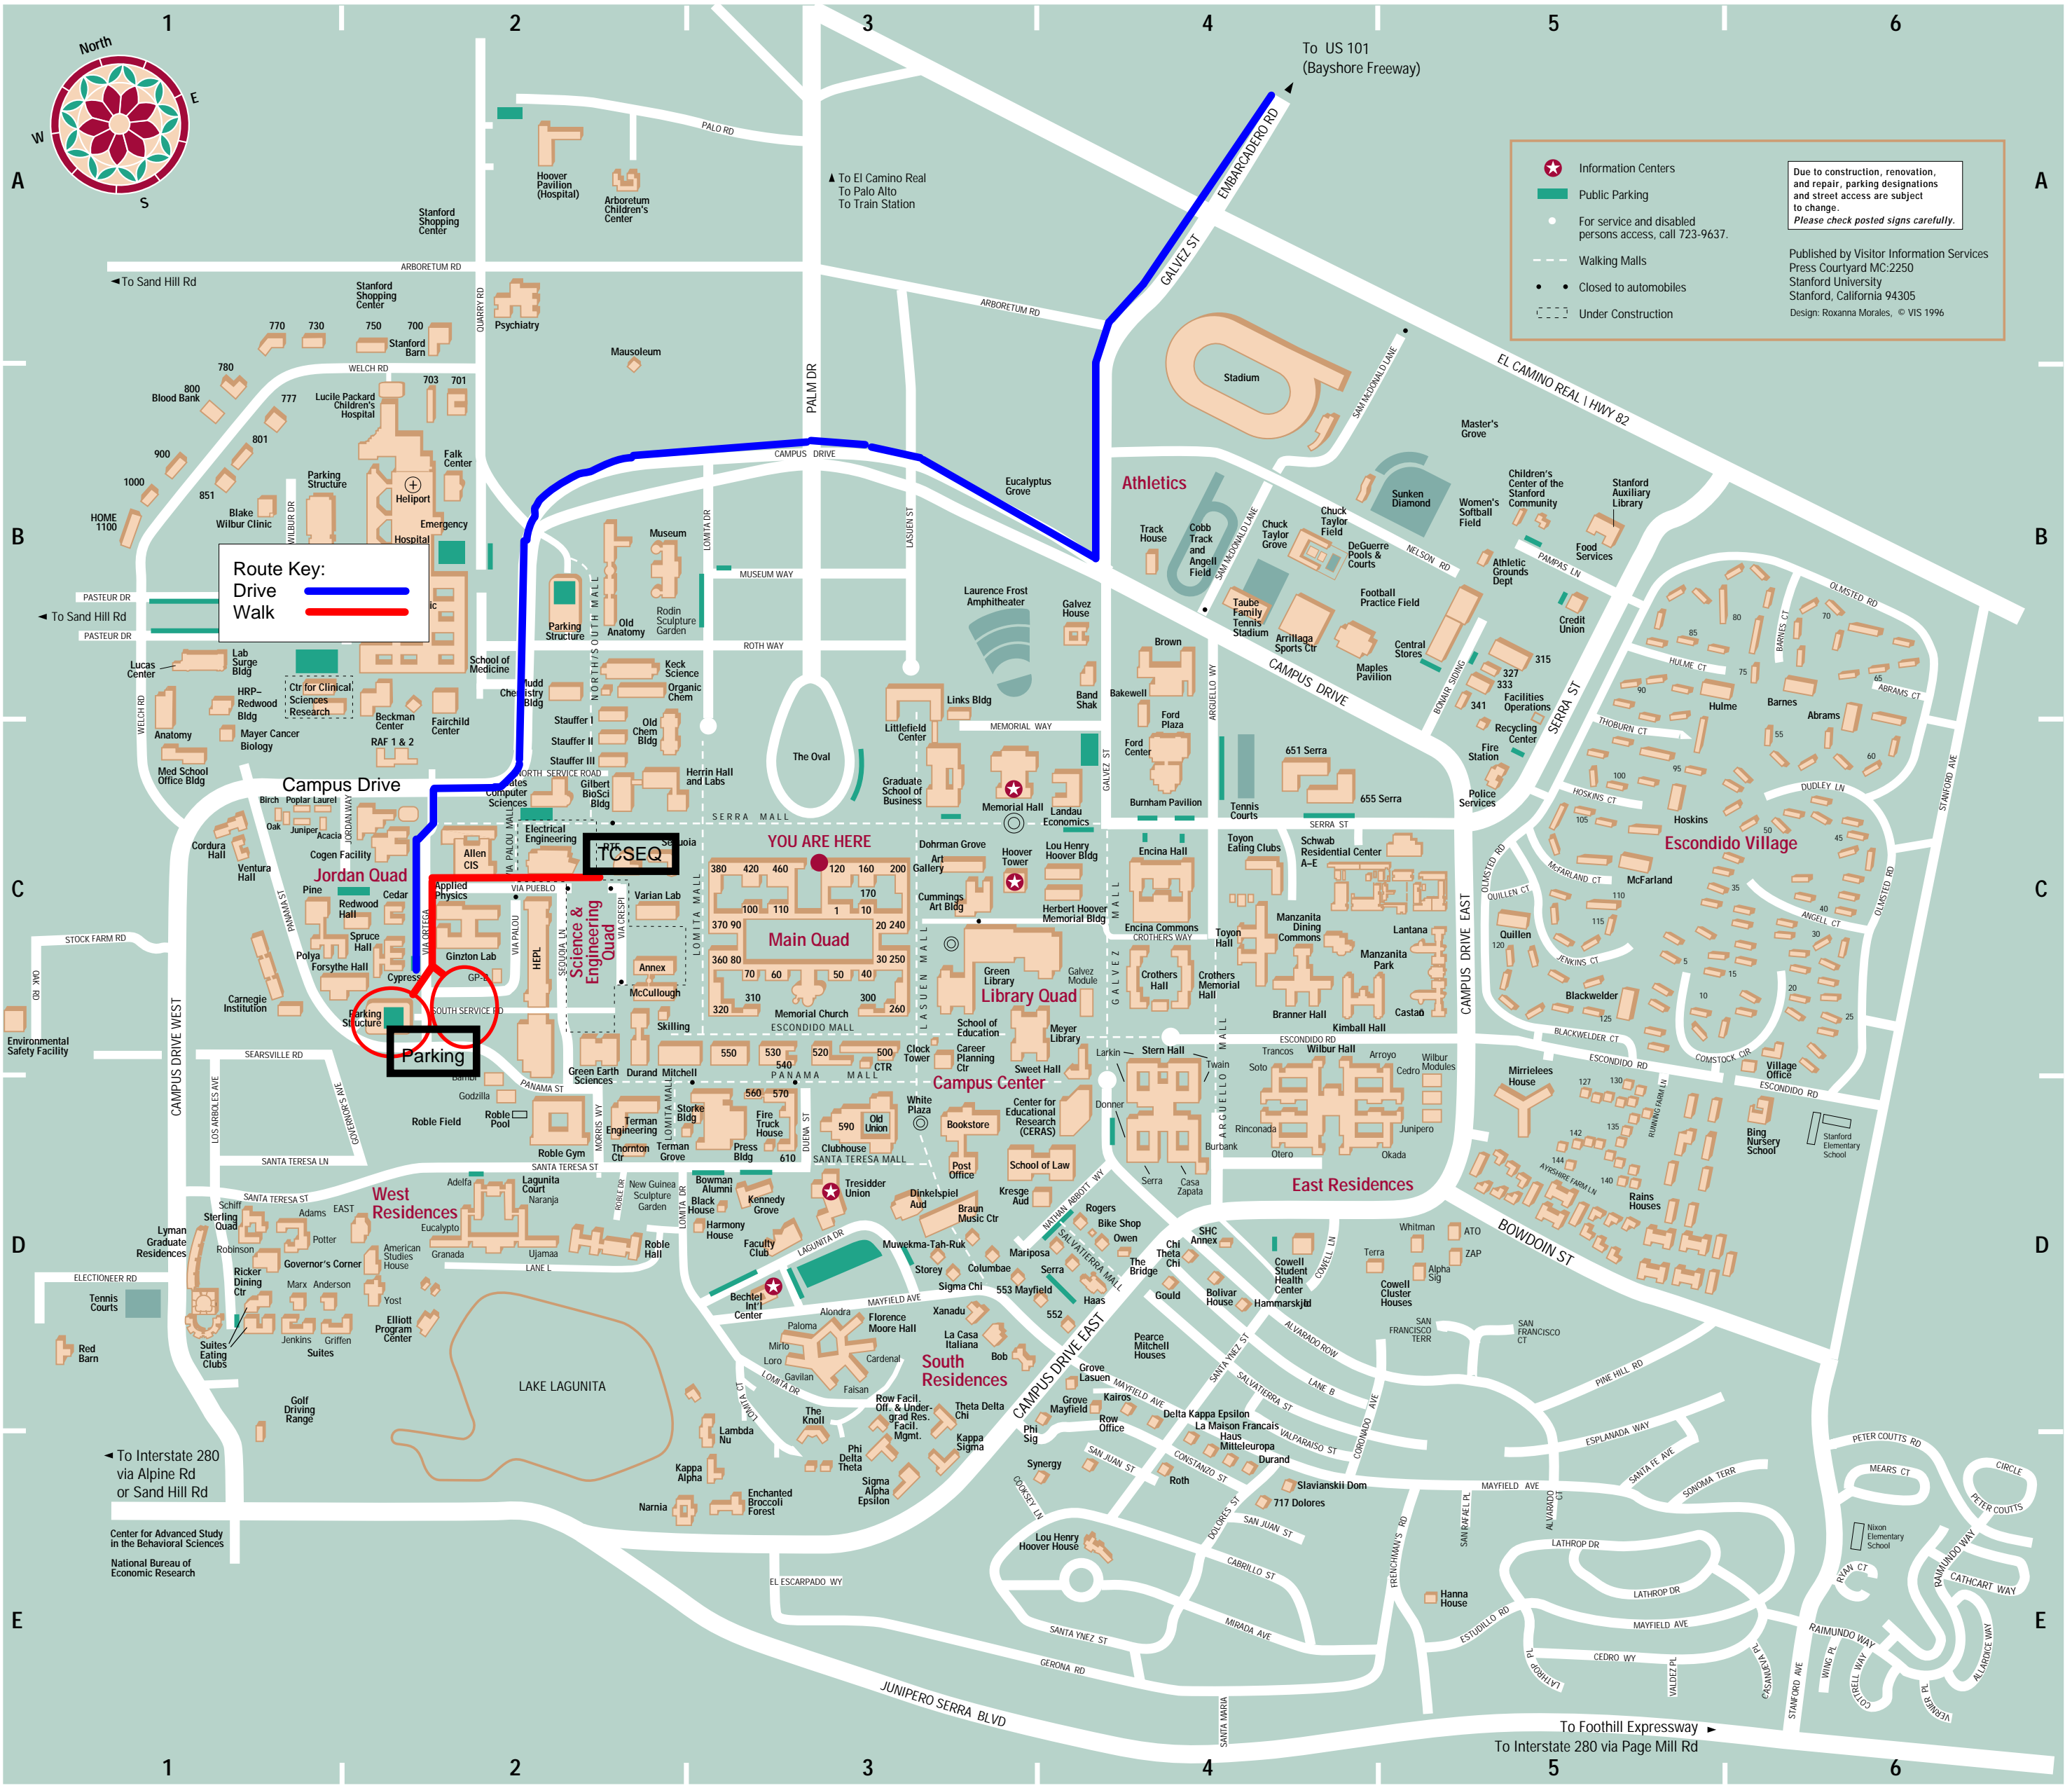

Published by Visitor Information Services  
 Press Courtyard MC:2250  
 Stanford University  
 Stanford, California 94305  
 Design: Roxanna Morales, © VIS 1996

**Route Key:**  
 Drive   
 Walk

**YOU ARE HERE**

**Main Quad**

**Science & Engineering Quad**

**Parking**

**TO SEQ**

Center for Advanced Study in the Behavioral Sciences  
 National Bureau of Economic Research

To Foothill Expressway  
 To Interstate 280 via Page Mill Rd

To Interstate 280  
 via Alpine Rd  
 or Sand Hill Rd

To El Camino Real  
 To Palo Alto  
 To Train Station